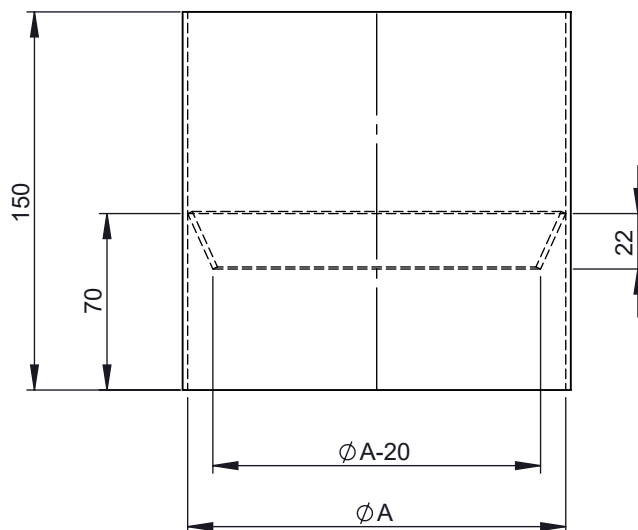

A

B

C

D

E

F

M 1:5 (150)

Ferro x...

- 0 - not painted
- 1 - SENOTHERM 702.284 black
- 2 - SENOTHERM 702.310 black-metalic
- 3 - SENOTHERM 702.288 gray
- 4 - SENOTHERM 800.820 light-gray

Ø	115	120	125	130	150	160	180	200	250
A	115	120	125	130	150	160	180	200	250
kg	1,0	1,0	1,1	1,1	1,3	1,4	1,5	1,7	2,1

notes:

DIN ISO 13920 Tolerances B

revisions-no.

drawn by 15.05.21 PWA

checked by 15.05.21 SWA

approved by 15.05.21 JWY

modified by

Jeremias®
CHIMNEY SYSTEMS

description length 150mm with condensate ring

code **FERROX465-1**

drawing-no. **06-01-4111-000**

scale

1:3

format

A4

sheet

1 of 1